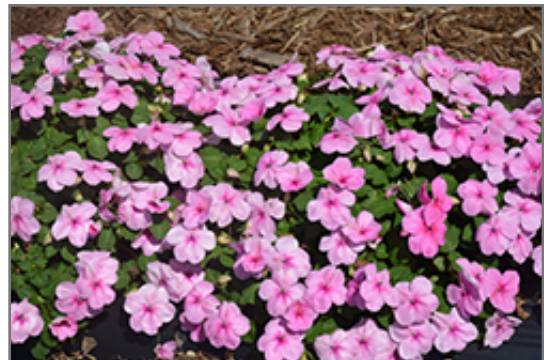

Super Elfin XP Pink Impatiens flowers
Photo courtesy of NetPS Plant Finder

Super Elfin XP Pink Impatiens flowers
Photo courtesy of NetPS Plant Finder