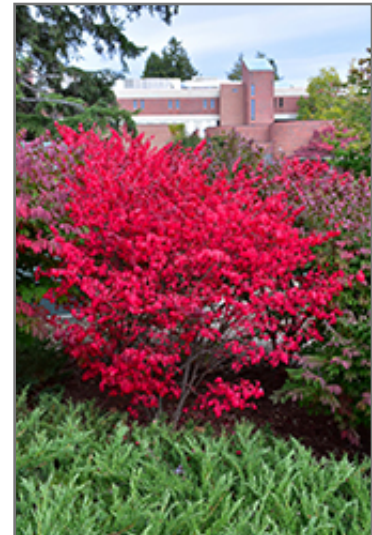

*Compact Winged Burning Bush in fall
Photo courtesy of NetPS Plant Finder*