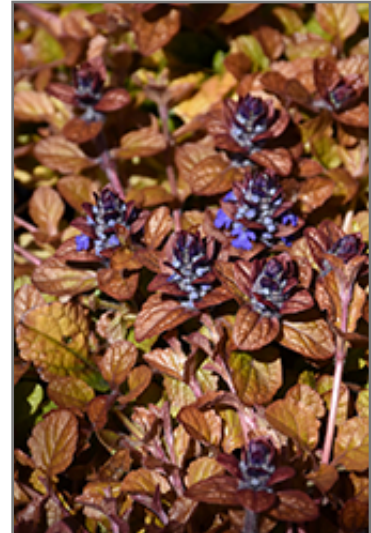

**Feathered Friends™ Parrot
Paradise Bugleweed**

Ajuga 'Parrot Paradise'

Plant Height: 4 inches

Flower Height: 6 inches

Spread: 18 inches

Sunlight: ● ●

Hardiness Zone: 3a

Other Names: Carpet Bugle

Group/Class: Feathered Friends Series

Description:

A stunning variety, featuring tri-color foliage of yellow, orange, and red, topped with contrasting violet-blue flowers; excellent when used in containers, as a groundcover, or in border fronts; tolerates any soil with good drainage

Ornamental Features

Feathered Friends Parrot Paradise Bugleweed's attractive small glossy oval leaves emerge brick red in spring, turning light green in color with showy gold variegation and tinges of orange the rest of the year on a plant with a spreading habit of growth. It features subtle spikes of blue flowers with violet overtones rising above the foliage from late spring to early summer, which emerge from distinctive silver flower buds.

Landscape Attributes

Feathered Friends Parrot Paradise Bugleweed is a dense herbaceous evergreen perennial with a ground-hugging habit of growth. Its relatively fine texture sets it apart from other garden plants with less refined foliage.