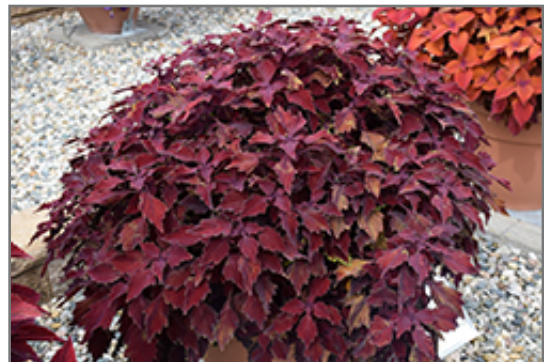

ColorBlaze Royale Cherry Brandy Coleus foliage
Photo courtesy of NetPS Plant Finder

ColorBlaze Royale Cherry Brandy Coleus
Photo courtesy of NetPS Plant Finder