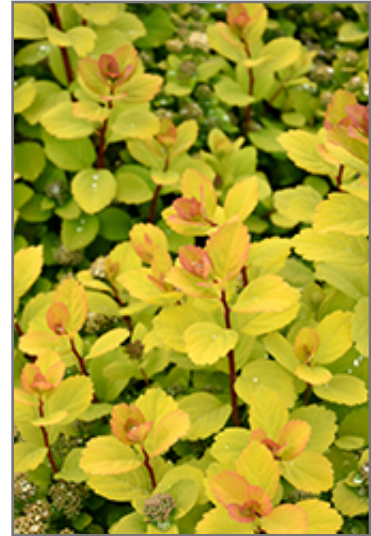

*Glow Girl Birch Leaf Spirea foliage
Photo courtesy of NetPS Plant Finder*