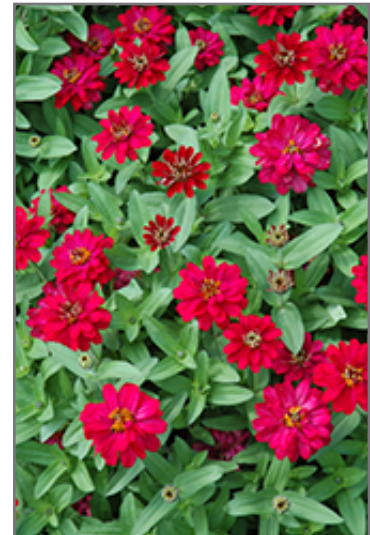

Profusion Double Hot Cherry Zinnia flowers
Photo courtesy of NetPS Plant Finder

10300 E. 9000 N Road
Grant Park, IL 60940
Phone: 1-815-465-6310
Fax: 1-815-465-6396

HOURS OF OPERATION:
Monday - Friday 8 am - 6 pm
Saturday 8 am - 5 pm
Sunday Closed