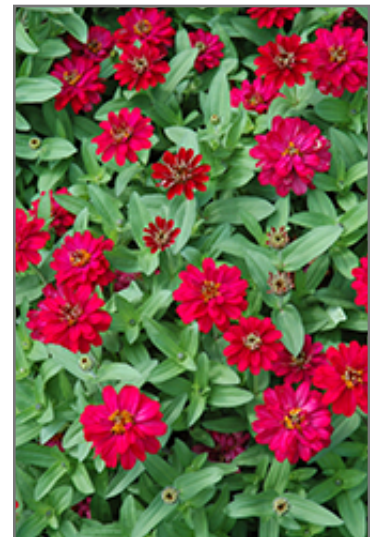

Profusion Double Hot Cherry Zinnia flowers
Photo courtesy of NetPS Plant Finder

Profusion Double Hot Cherry Zinnia flowers
Photo courtesy of NetPS Plant Finder