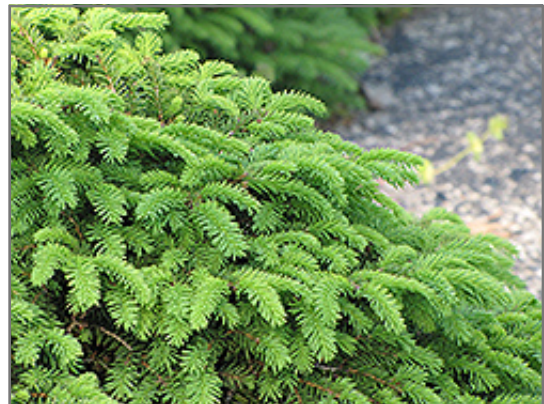

Birds Nest Spruce
Photo courtesy of NetPS Plant Finder

Birds Nest Spruce foliage
Photo courtesy of NetPS Plant Finder